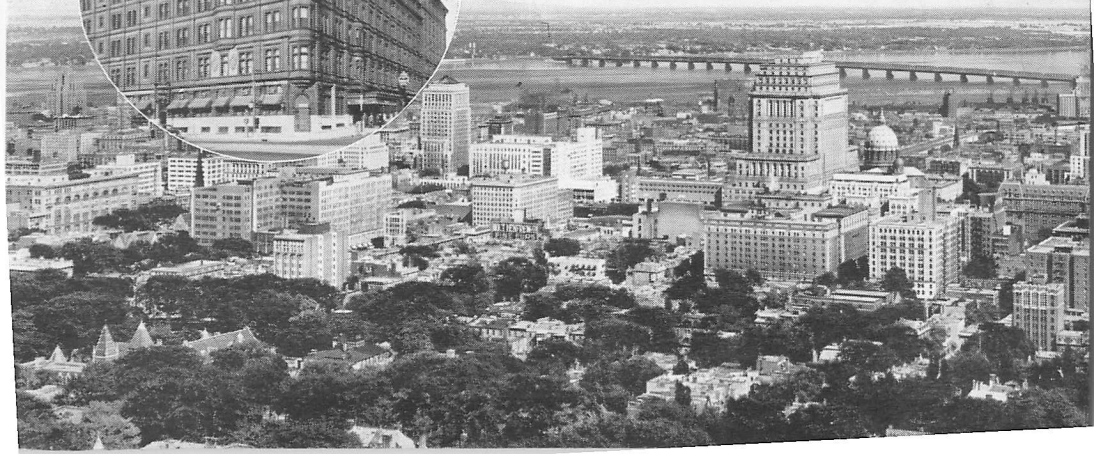

The Queen's Hotel

IN THE HEART OF DOWNTOWN MONTREAL

The QUEEN'S is ideally situated
in the heart of cosmopolitan Montreal, five
minutes from the shops and theatres. Close to
bus and railroad terminals, it caters to those
who appreciate luxury without extravagance.

POST CARD

Dear Mother:

Arrived here at our
Monday afternoon
leaving for Quebec City
Wednesday - having a
nice time seeing the city
Love Bill

Mrs R.M. Wiefong
Public square
Bedford, Penna.
U.S.A.