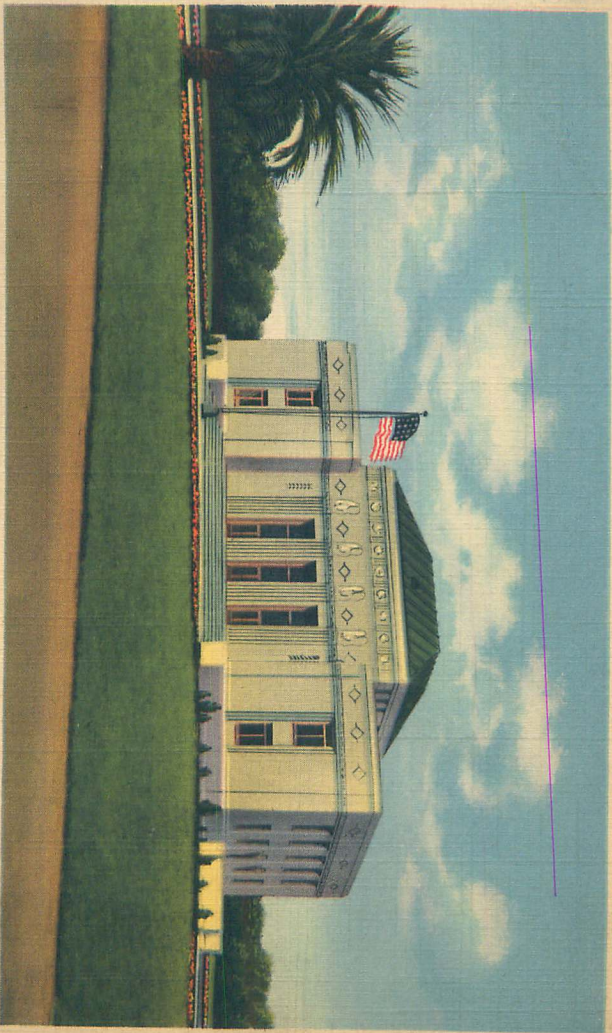

COURT HOUSE, PORT ARTHUR, TEXAS

GA-H1856

THIS SPACE FOR WRITING MESSAGES

Mella Mazler & all
arrived safe & well
Monday morning 8:00
Kloyd is taking to
the gang now
I will write a
letter later when
I get an address
What a beautiful
country here & warm
like July in Pa
Kloyd and Katherine

POST CARD

THIS SPACE FOR ADDRESS-ONLY

Mrs R. M. Wisong
Schellburg

Penna

C. T. ART-COLORTONE REG. U. S. PAT. OFF. MADE ONLY BY CURT TEICH & CO., INC., CHICAGO

THE EDWARDS NEWS CO., FORT ARTHUR & BRANMONT, TEXAS