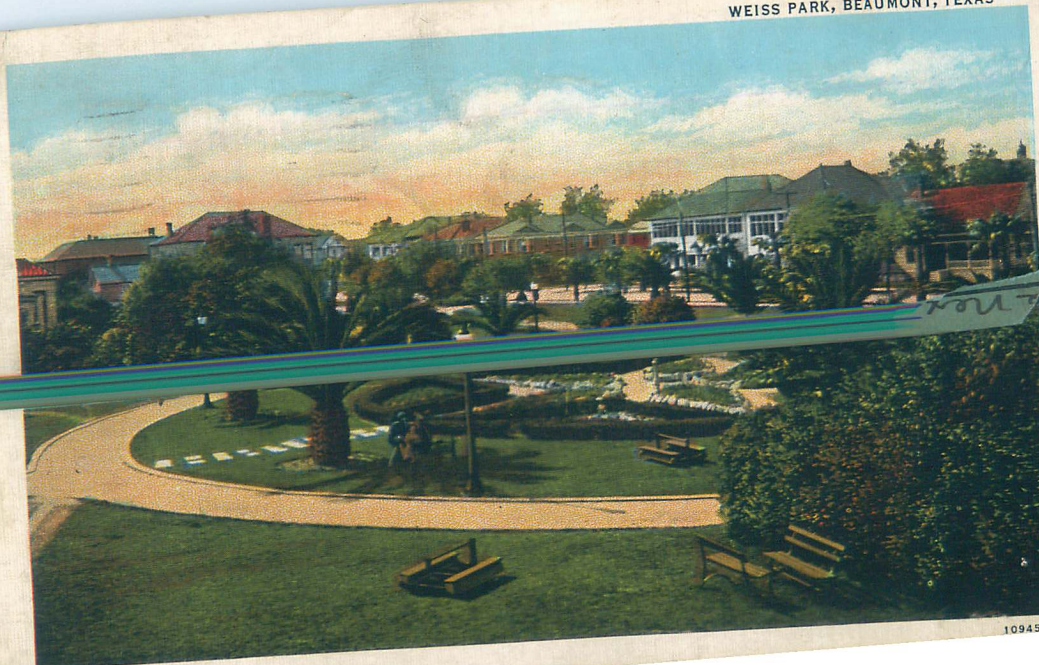

WEISS PARK, BEAUMONT, TEXAS

THIS SPACE FOR WRITING MESSAGES

POST CARD

THIS SPACE FOR ADDRESS ONLY

THE EDWARDS NEWS CO., FORT ARTHUR & BEAUMONT, TEXAS

AMERICAN ART COLORED

Dear Mather
Washington Blvd is
along this park
we live at 3316
a very pretty location
we are all well
& working every day
How's your snow now?
Write more often.
& send the papers
Love Sis P.O. # 2762